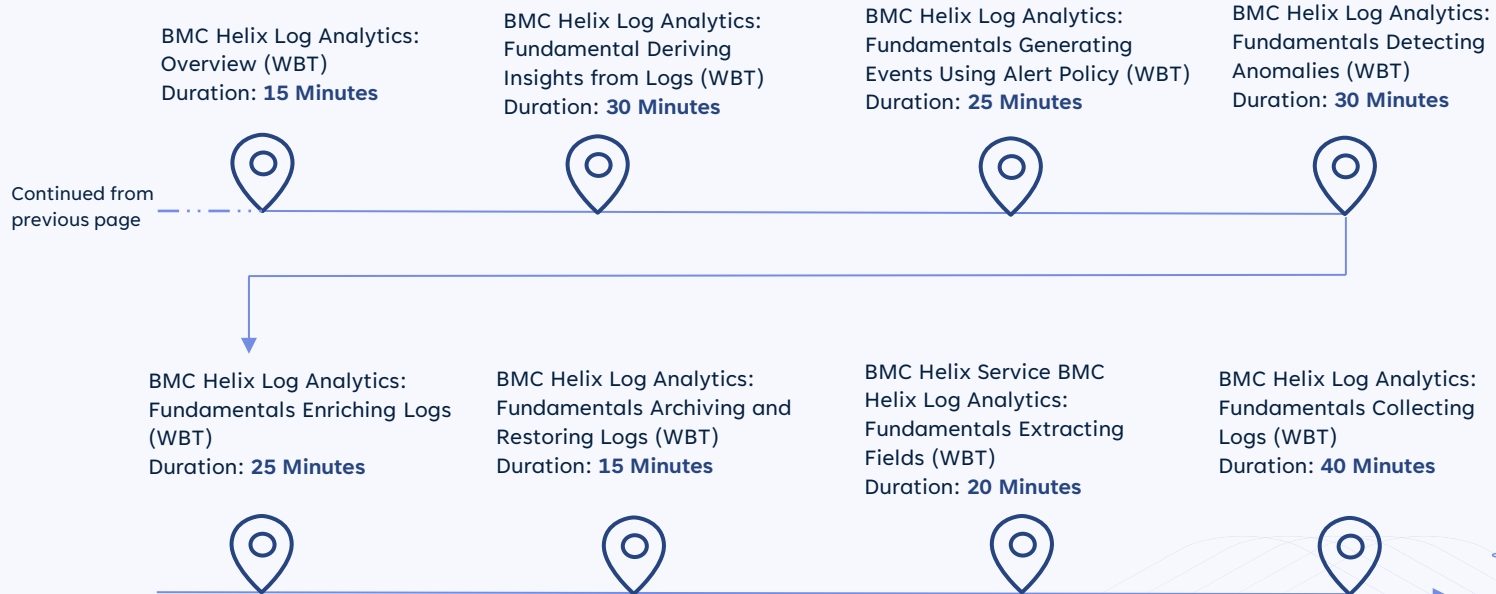

# BMC Helix Operations Management: Education Enterprise Product Subscription

**Recommended for:** Users, Operators, Administrators, Consultants

**Product versions:** 22.x, 23.x, 24.x

BMC Helix Operations Management is a SaaS-based solution for monitoring, event management, and other ITOM capabilities. It features a modern user experience and automated workflows to streamline these functions.

BMC Helix Operations Management Courses